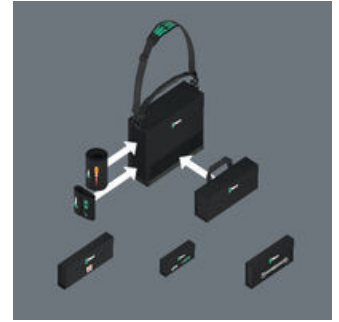

The Wera 2go 1 is the super lightweight and mobile tool carrier for all Wera pouches and textile boxes equipped with hook and loop zone on their reverse sides. The pouches and boxes are easily and securely attached individually to the tool carrier. The hands remain free during transport thanks to the shoulder strap that is included.

Wera 2go

Wera 2go 1 – The outside packer

Wera 2go 1 - The outside packer

Wera 2go Tool Carrier with hook and loop fastener system For the docking of the Wera textile boxes and pouches with hook and loop fastener zones Individually configurable for greater mobility Hands remain free during transport Includes an adjustable, detachable Shoulder Strap with a wide padded section

Practical carrying convenience

The Shoulder Strap enables the tools to be suspended over the shoulder and transported accordingly with the hands remaining free. The adjustable-width padding ensures great carrying comfort and convenience.

Variable thanks to the hook and loop fastener system

The hook and loop fastener system means that other Wera 2go system components can be just as easily attached to the Wera 2go 1 Tool Carrier as all other Wera tools in boxes and pouches with hook and loop fastener zones. This enables an individual composition of the tools needed for a specific job.